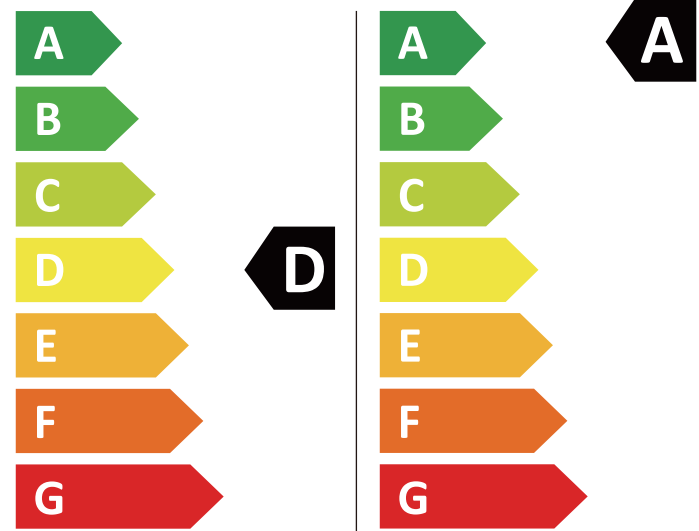

Hisense

WDQA1014EVJM

308 kWh/100

51 kWh/100

6 kg 10 kg

89L 46L

10:30 3:48

AB CDEFG