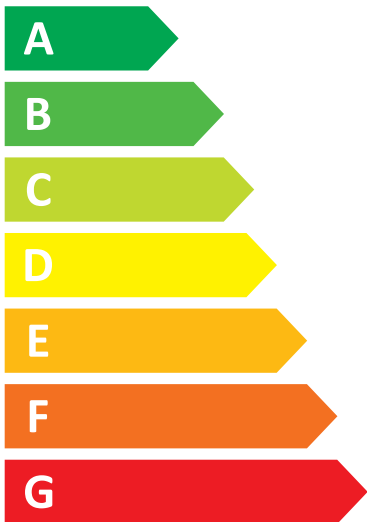

ENERG

Electrolux

EW7F394BQ 914555238

49 kWh /  100

9,0 kg

3:40

46 L

ABCDEF**G**