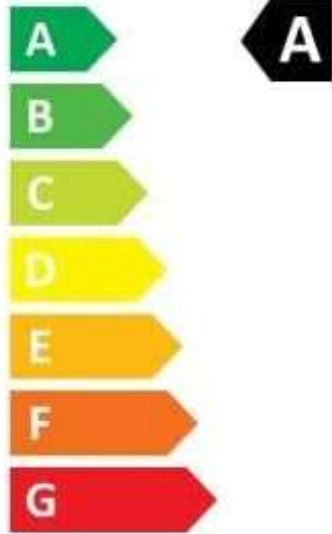

Electrolux

EW7W16B6 914600761

D

A

307 kWh/100

51 kWh/100

6,0 kg

10,0 kg