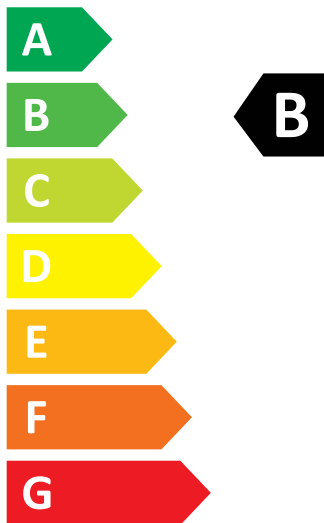

ENERG

Electrolux

EW7W674BI 914606630

💧 217 kWh/100

💧 52 kWh/100

4,0 kg

7,0 kg

60 L