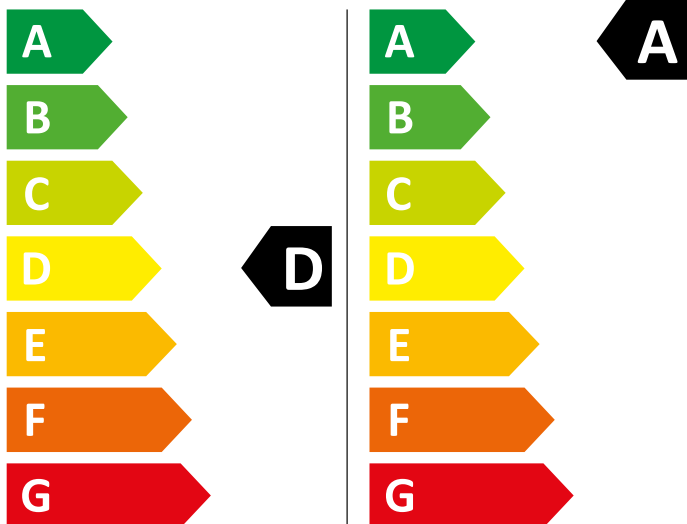

ENERG

WHIRLPOOL

FFWDB 96436 SV IT

307 kWh/100

49 kWh/100

6,0 kg

9,0 kg

65 L