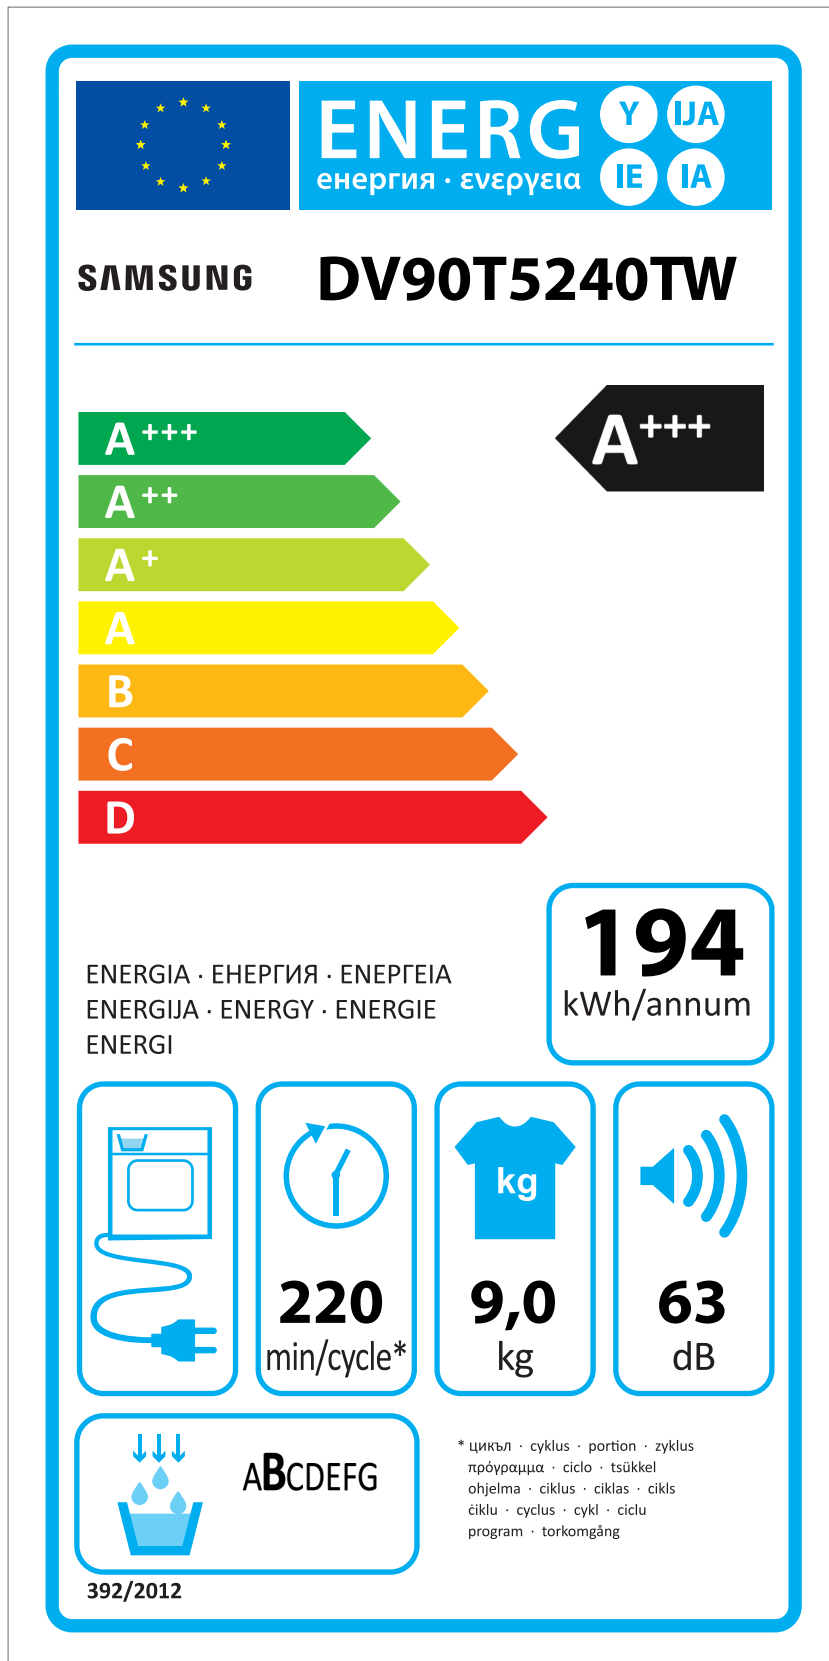

# ERP LABEL ENERGY (DRYER CONDENSER TYPE)

CODE : DC68-03225C  
Size : 110 x 220 (mm)  
Material : ART