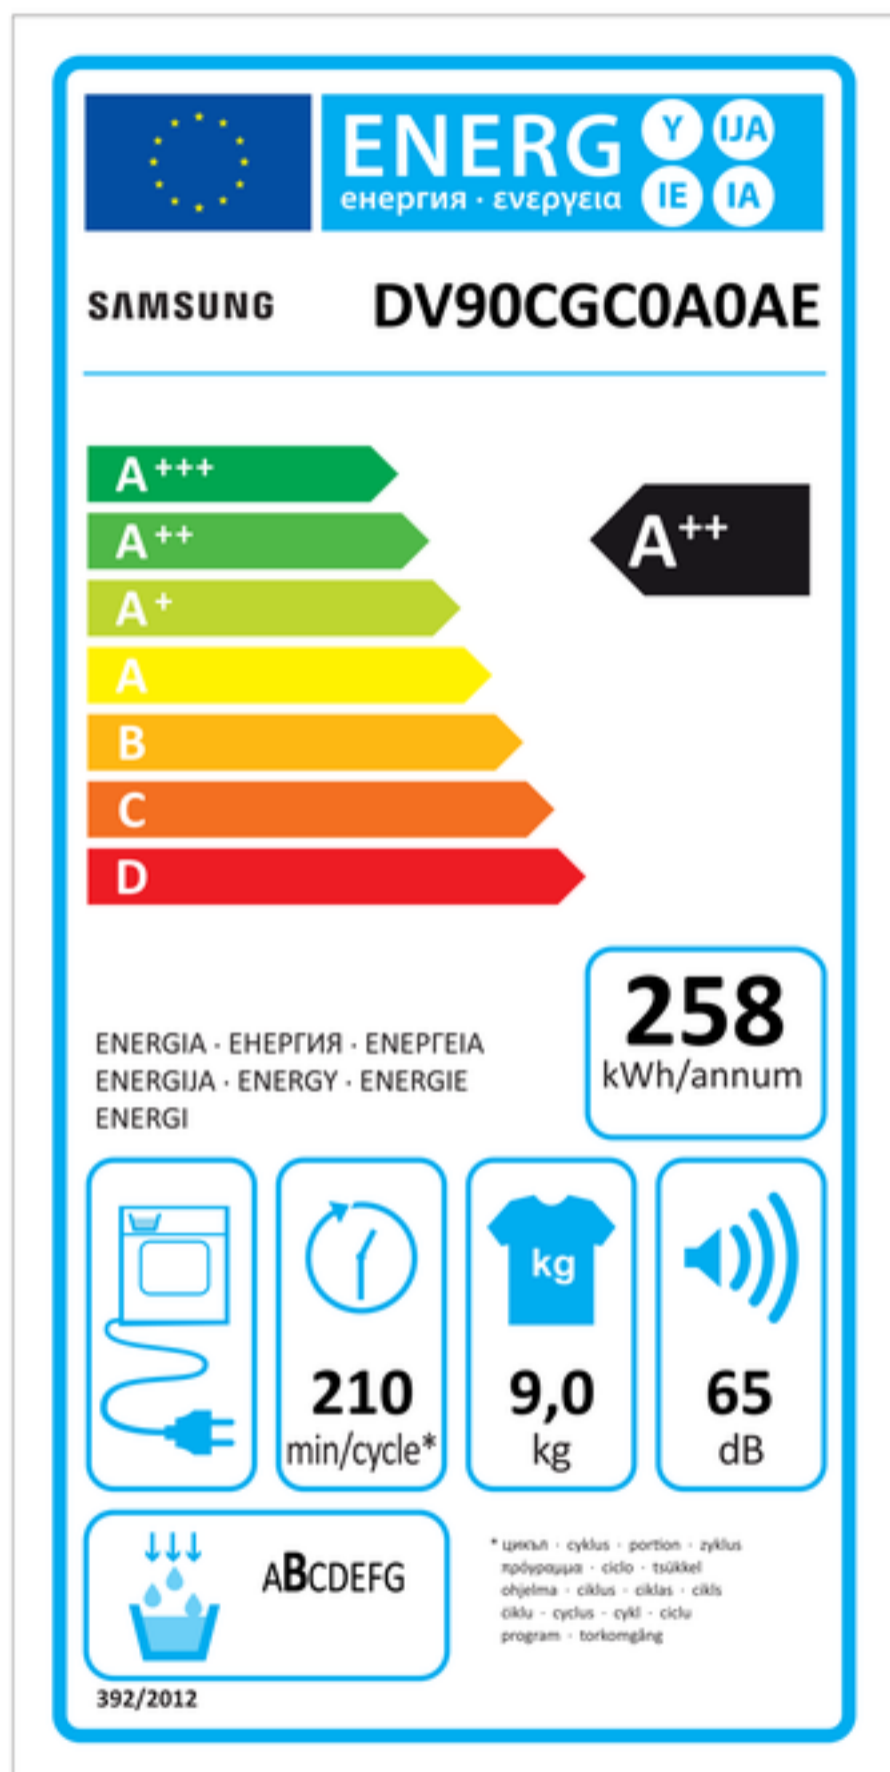

ERP LABEL ENERGY  
(DRYER CONDENSER TYPE)

CODE : DC68-03225C  
Size : 110 x 220 (mm)  
Material : ART